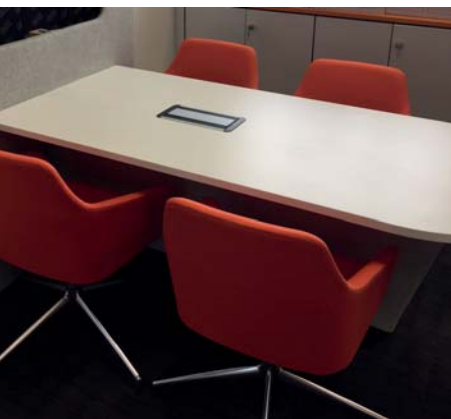

PROPERTY

BUSINESS INTERIORS

EDWARD COOPER YOUNG