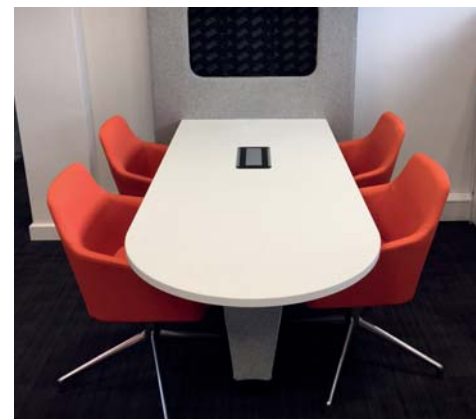

PROPERTY

BUSINESS INTERIORS

EDWARD COOPER YOUNG