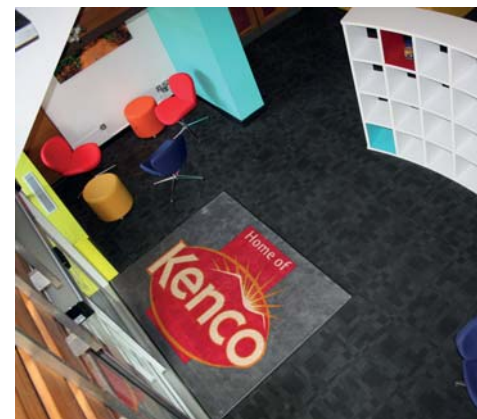

FOOD
MONDELEZ

"It has been an enjoyable experience working with Arc Business Interiors, from design stage through to installation and completion of the project. From a limited brief the team came up with creative designs which exceeded expectations, additional design requests were quickly adopted whilst still being able to adhere to budget constraints. Project management was safe, speedy and seamless and replicated exactly the design template agreed. The team are a delight to work with I look forward to working with the team again in the future and would fully recommend them for any scale of design project"

Carolyn Adams, Quality and Continuous Improvement Manager

New reception including decoration, flooring, bespoke barrier matting, seating and bespoke furniture

Project Value - £45,000

VISIT OUR SHOWROOM:

31E GELDERS HALL ROAD,
GELDERS HALL INDUSTRIAL ESTATE,
SHEPSHED, LEICESTERSHIRE, LE12 9NH

CONTACT US:

T: 0800 61 22 107
F: 01509 502 576

www.arcbusinessinteriors.co.uk