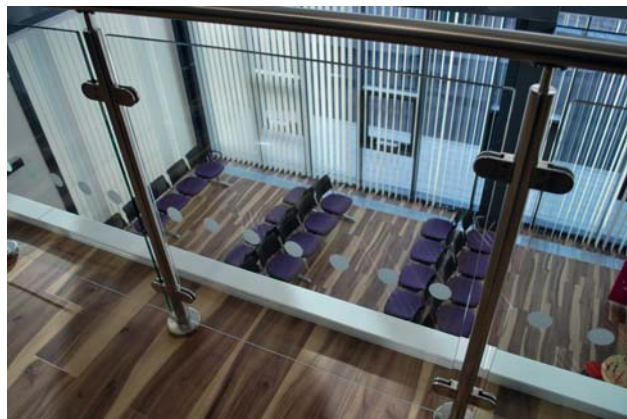

HEALTH CARE COLLEGE ROAD SURGERY

BUSINESS INTERIORS

"We would like to thank you for all the hard work and effort in furnishing the new College Road Surgery. The whole team have been a pleasure to work with and we have been impressed with your efficiency and dedication. Your attention to the specifics has been remarkable. The delivery and installation ran smoothly and we have received several compliments regarding the finished look from our patients and visitors. We would not hesitate to refer Arc to other organisations that are also in need of quality services from a contractor"

Dr S Sarin, on behalf of the partners at College Road Surgery

Supply and installation of waiting room seating, GP furniture, back office and meeting room furniture for the new purpose built medical centre

Project Value - £25,000

VISIT OUR SHOWROOM:

31E GELDERS HALL ROAD,
GELDERS HALL INDUSTRIAL ESTATE,
SHEPSHED, LEICESTERSHIRE, LE12 9NH

CONTACT US:

T: 0800 61 22 107
F: 01509 502 576

www.arcbusinessinteriors.co.uk